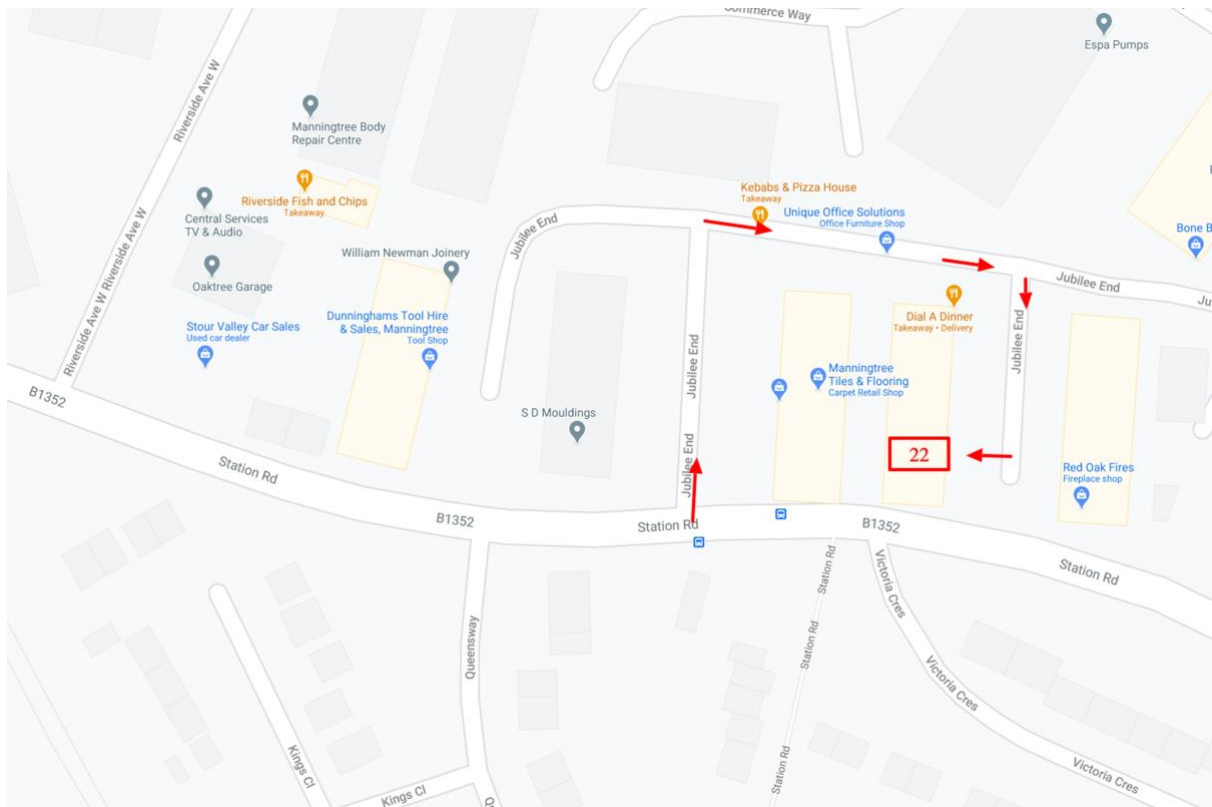

The Vintage Dreams Transport Depot is located at;

22 Jubilee End, Lawford, Manningtree, CO11 1UR

Directions once at Jubilee End;

I look forward to meeting you.

Nigel
Nigel Downton
Personal Mobile & WhatsApp: 07799 110100
cars@vintagedreams.co.uk | www.vintagedreams.co.uk